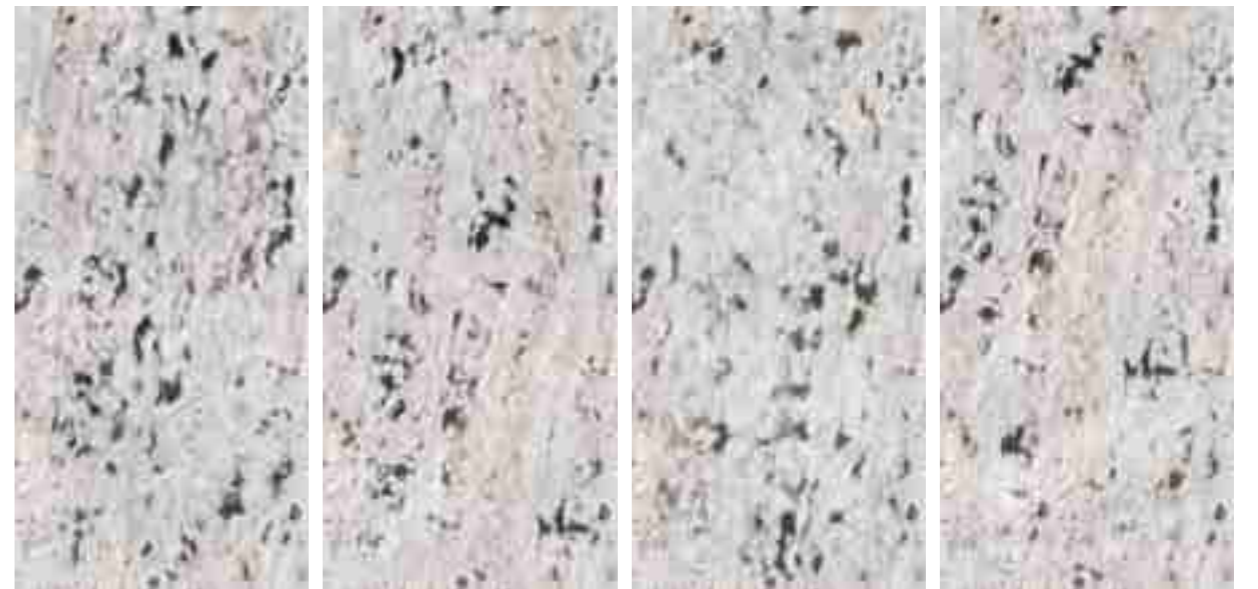

HOUSTON GRAY

SIZE
600x
1200mm

RANDOM 06 FACES

GLOSSY FINISH

TECHNICAL FEATURES

WATER PROOF

RESISTANT TO
HIGH TEMPERATURES

RESISTANT TO
BENDING

RESISTANT TO
SCRATCHES

EASY TO CLEAN

RESISTANT TO
UV RAYS