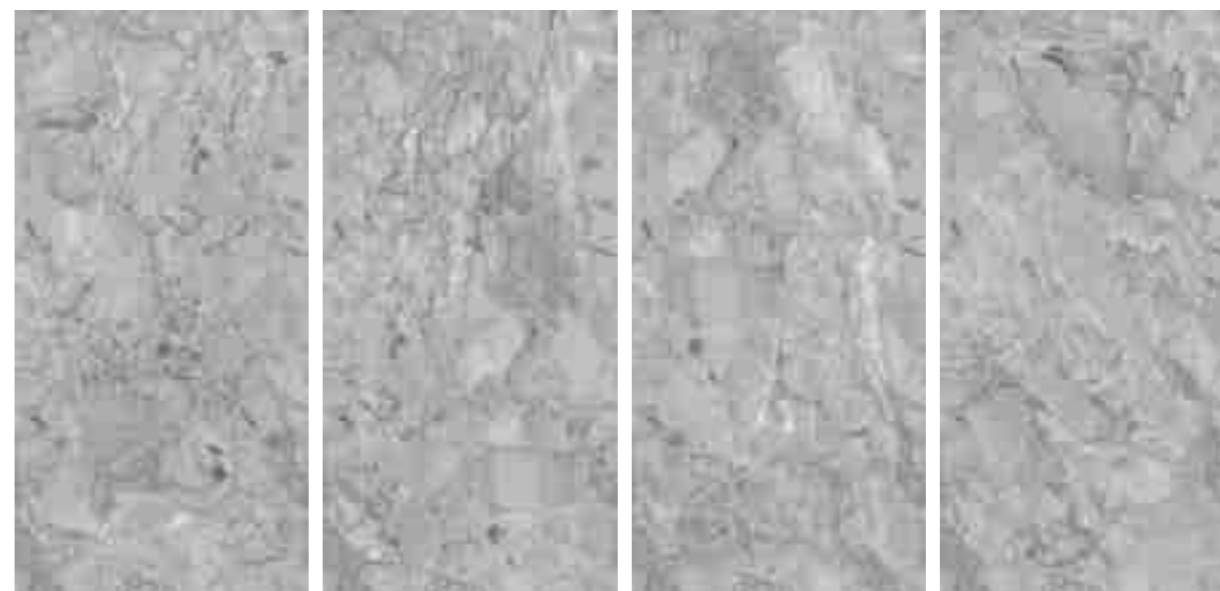

EASY TO CLEAN

RESISTANT TO
UV RAYS

FRANKLIN BLUE

MARVELOUS
MARBLE

FRANKLIN CHARCOAL

SIZE
600x
1200mm

RANDOM 05 FACES

GLOSSY FINISH