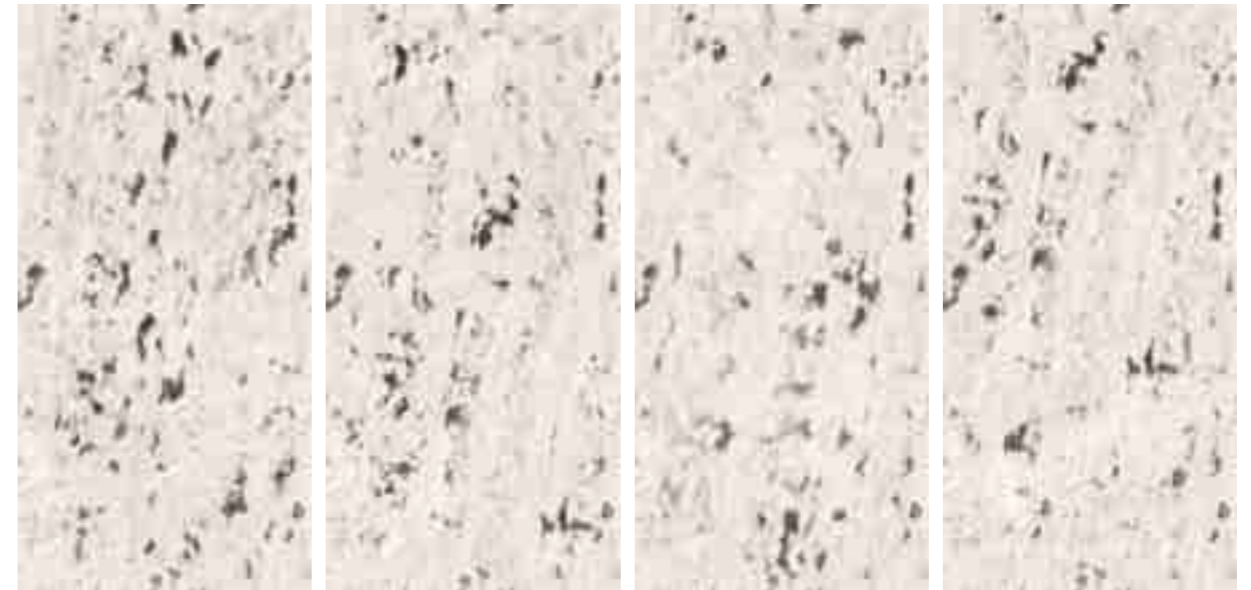

RESISTANT TO
BENDING

RESISTANT TO
SCRATCHES

EASY TO CLEAN

RESISTANT TO
UV RAYS

HOUSTON GRAY

MARVELOUS
MARBLE

HOUSTON OYSTER

SIZE
600x
1200mm